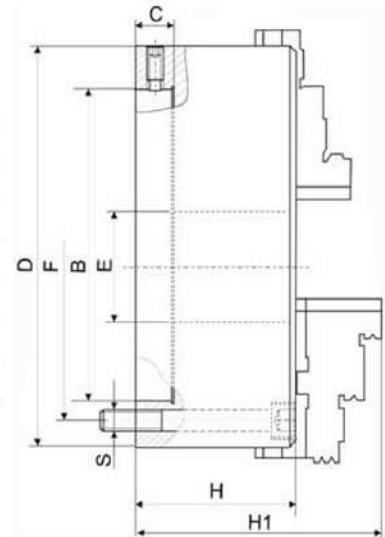

COPA MANDRIL MANUAL AUTOCENTRANTE DE 4 MORDAZAS 3-847-0800P

Selling Unit		EA
Chuck Type		SET-TRU Scroll
Chuck Size	in	8
Body Material		Forged Steel
Number of Jaws		4
Jaw Type		2pc
Weight	lb	50
Mount Type		Front
Gripping Force	daN	3700
Max RPM	RPM	3100
Runout (T.I.R.)	in	0.0006

DIAMETRO 8" 200MM

Diameter D	in	7.874
Recess Diameter B	in	4.331
Recess Depth C	in	0.787
Hole Diameter E	in	2.165
Bolt Circle F	in	6.929
Body Height H	in	3.898
Jaw Height H1	in	1.772

d1 Solid Jaws	in	0.157 - 3.54
d1 Two-Piece Jaws	in	0.157 - 3.54
d2 Solid Jaws	in	2.36 - 5.71
d2 Two-Piece Jaws	in	2.83 - 6.14
d3 Solid Jaws	in	5.12 - 7.87
d3 Two-Piece Jaws	in	5.24 - 7.87
d4 Solid Jaws	in	2.05 - 5.31
d4 Two-Piece Jaws	in	1.97 - 5.12
d5 Solid Jaws	in	4.72 - 7.95
d5 Two-Piece Jaws	in	4.13 - 7.48